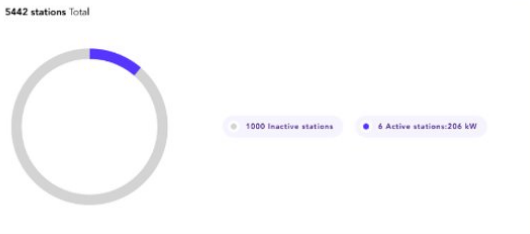

Stations in use