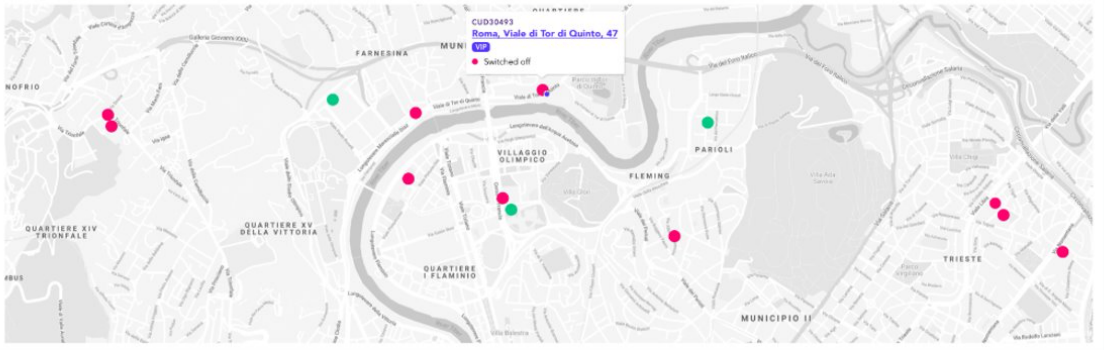

Widgets

Station status

4854 Total 6 Available 152 Unreachable 15 Planned 25 Installed 14 Dismissed 65 Occupied 33 Partiallyoccupied 10 Faulted 10 Partiallyfaulted 80 Unavailable 48 Switched off Realtime data ***