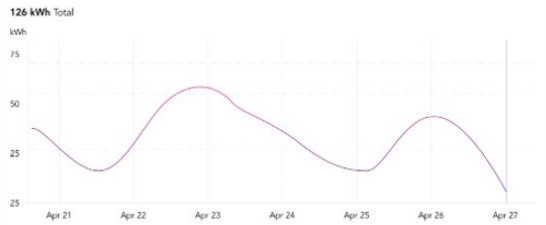

Energy consumption in kWh